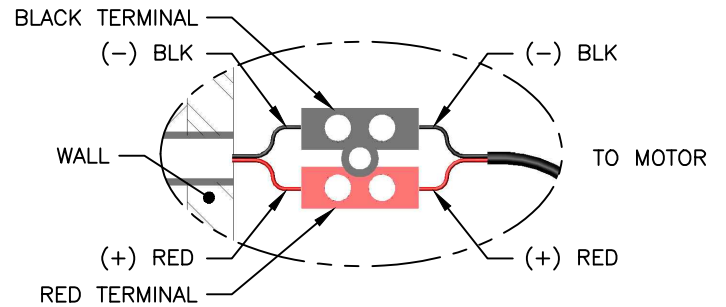

DESCRIPTION	RATED AMPS	VOLTAGE
101.9020 MOTOR, TUMO DC-B-120	1.50	24VDC
POWER SUPPLY DETERMINED BY # OF MOTORS		24VDC

REMOTE POWER PANEL RECOMMENDED FOR PROJECTS WITH MULTIPLE MOTORS. AMP RATING LISTED ABOVE IS FOR SINGLE MOTOR.

DETAIL A
SEE WARNING BELOW

DETAIL B
SEE WARNING BELOW

WARNING: NOT FOLLOWING WIRING POLARITY WILL CAUSE MOTOR FAILURE.
(+) TO (+) AND (-) TO (-)

CONFIDENTIAL All information disclosed in this document is proprietary to BTX Window Automation. Holder agrees to maintain it in confidence and must not replicate or reveal this information in any manner.	Project	ROLLER		
	Dim	MM		
	Tolerances			
	.XX ± .015 .XXX ± .005 ANG ± .5°	Title	TUMO HD TO REMOTE POWER PANEL	
By: B BRYSON	Date: 7/25/2014	Scale: N/A	Sheet	1 of 1
BTX[®] Intelligent Fashion[™] 10763 Sanden Dr. Dallas, TX 75238 Tel. (800) 422-8839 F. (214) 343-2252				