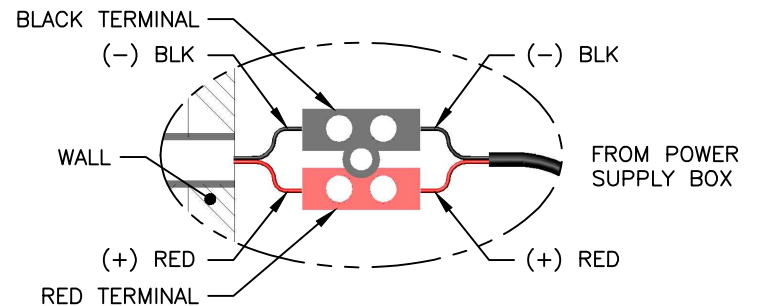

DESCRIPTION	RATED AMPS	VOLTAGE
101.9020 MOTOR, TUMO DC-B-120	1.50	24VDC
POWER SUPPLY DETERMINED BY # OF MOTORS		24VDC

REMOTE POWER PANEL RECOMMENDED FOR PROJECTS WITH MULTIPLE MOTORS. AMP RATING LISTED ABOVE IS FOR SINGLE MOTOR.

DETAIL A
SEE WARNING BELOW

DETAIL B
SEE WARNING BELOW

WARNING: NOT FOLLOWING WIRING POLARITY WILL CAUSE MOTOR FAILURE.
(+) TO (+) AND (-) TO (-)

CONFIDENTIAL All information disclosed in this document is proprietary to BTX Window Automation. Holder agrees to maintain it in confidence and must not replicate or reveal this information in any manner.	Project	ROLLER		
	Dim	MM		
	Tolerances			
	.XX ± .015 .XXX ± .005 ANG ± .5°	Title	TUMO HD TO REMOTE POWER PANEL	
By: B BRYSON	Date: 7/25/2014	Scale: N/A	Sheet	1 of 1
BTX[®] Intelligent Fashion[™] 10763 Sanden Dr. Dallas, TX 75238 Tel. (800) 422-8839 F. (214) 343-2252				