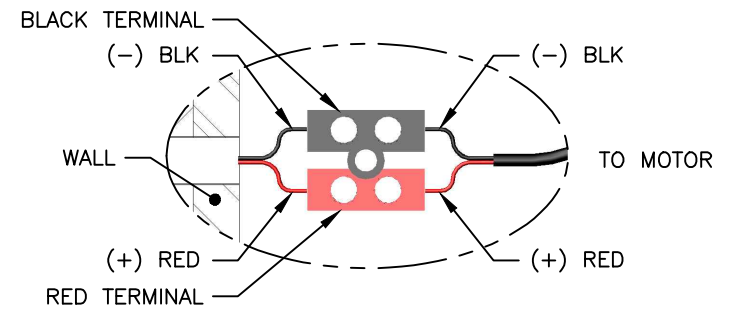

DESCRIPTION	RATED AMPS	VOLTAGE
101.8300 MOTOR, 25-07 MAGNUM, DC RF	0.80	12VDC
400.2305 POWER ADAPTER, AC-DC MAGNUM	1.00	12VDC

DETAIL A  
SEE WARNING BELOW

DETAIL B  
SEE WARNING BELOW

WARNING: NOT FOLLOWING WIRING POLARITY  
WILL CAUSE MOTOR FAILURE.  
(+) TO (+) AND (-) TO (-)