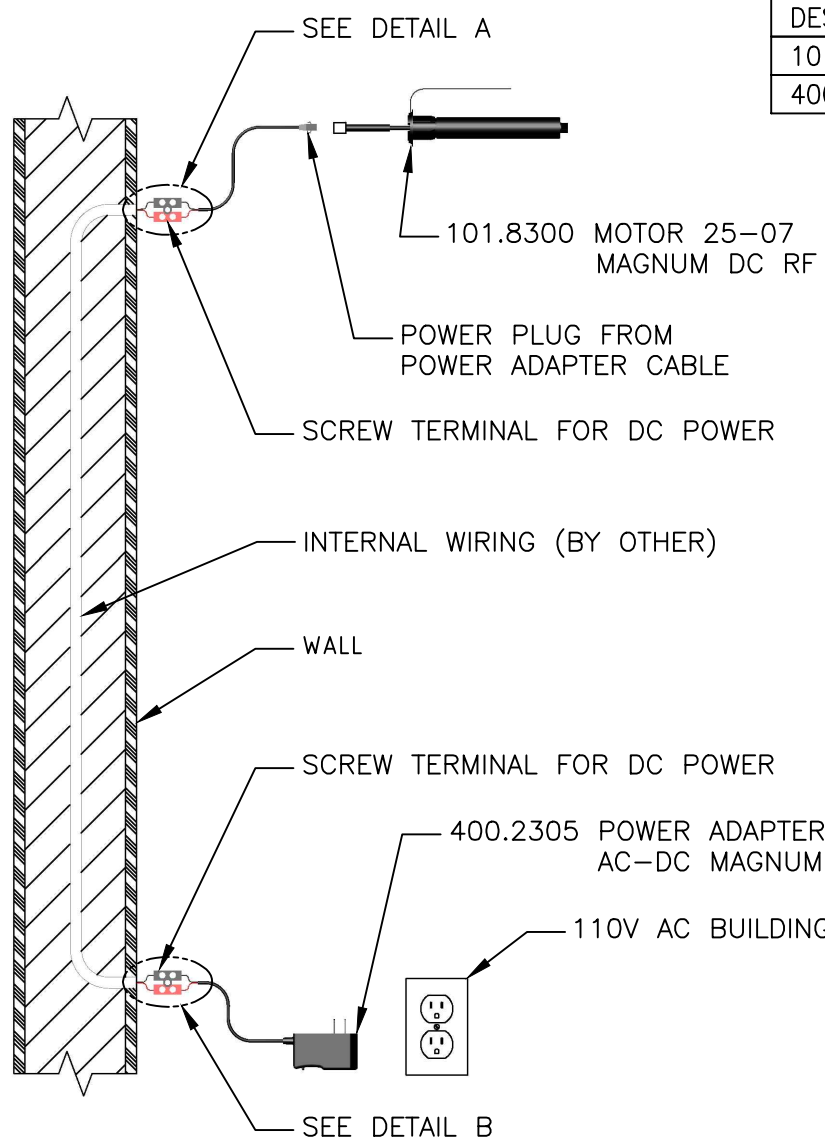

DESCRIPTION	RATED AMPS	VOLTAGE
101.8300 MOTOR, 25-07 MAGNUM, DC RF	0.80	12VDC
400.2305 POWER ADAPTER, AC-DC MAGNUM	1.00	12VDC

DETAIL A  
SEE WARNING BELOW

DETAIL B  
SEE WARNING BELOW

WARNING: NOT FOLLOWING WIRING POLARITY  
WILL CAUSE MOTOR FAILURE.  
(+) TO (+) AND (-) TO (-)

FILE: C:\ENGINEERING\WIRING DIAGRAMS\SORINA S MAGNUM TO REMOTE POWER