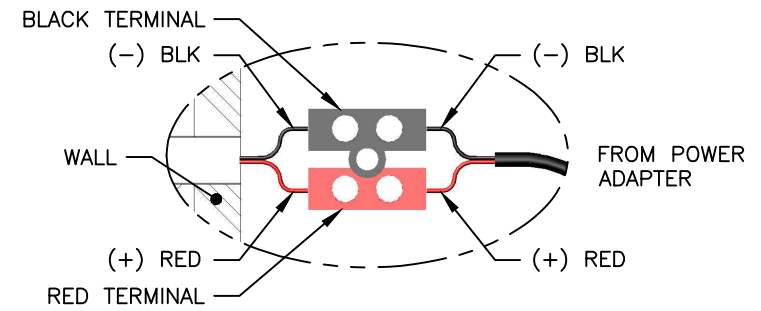

DESCRIPTION	RATED AMPS	VOLTAGE
101.8300 MOTOR, 25-07 MAGNUM, DC RF	0.80	12VDC
400.2305 POWER ADAPTER, AC-DC MAGNUM	1.00	12VDC

DETAIL A  
SEE WARNING BELOW

DETAIL B  
SEE WARNING BELOW

WARNING: NOT FOLLOWING WIRING POLARITY  
WILL CAUSE MOTOR FAILURE.  
(+) TO (+) AND (-) TO (-)

<b>CONFIDENTIAL</b> All information disclosed in this document is proprietary to BTX Window Automation. Holder agrees to maintain it in confidence and must not replicate or reveal this information in any manner.	Project	ROLLER		
	Dim	MM		
	Tolerances			
	.XX ± .015 .XXX ± .005 ANG ± .5°	Title	SORINA S, MAGNUM TO REMOTE POWER	
By: B BRYSON	Date: 7/25/2014	Scale: N/A	Sheet	1 of 1
<b>BTX</b> <i>Intelligent Fashion</i> <sup>TM</sup> 10763 Sanden Dr.   Dallas, TX 75238   Tel. (800) 422-8839   F. (214) 343-2252				