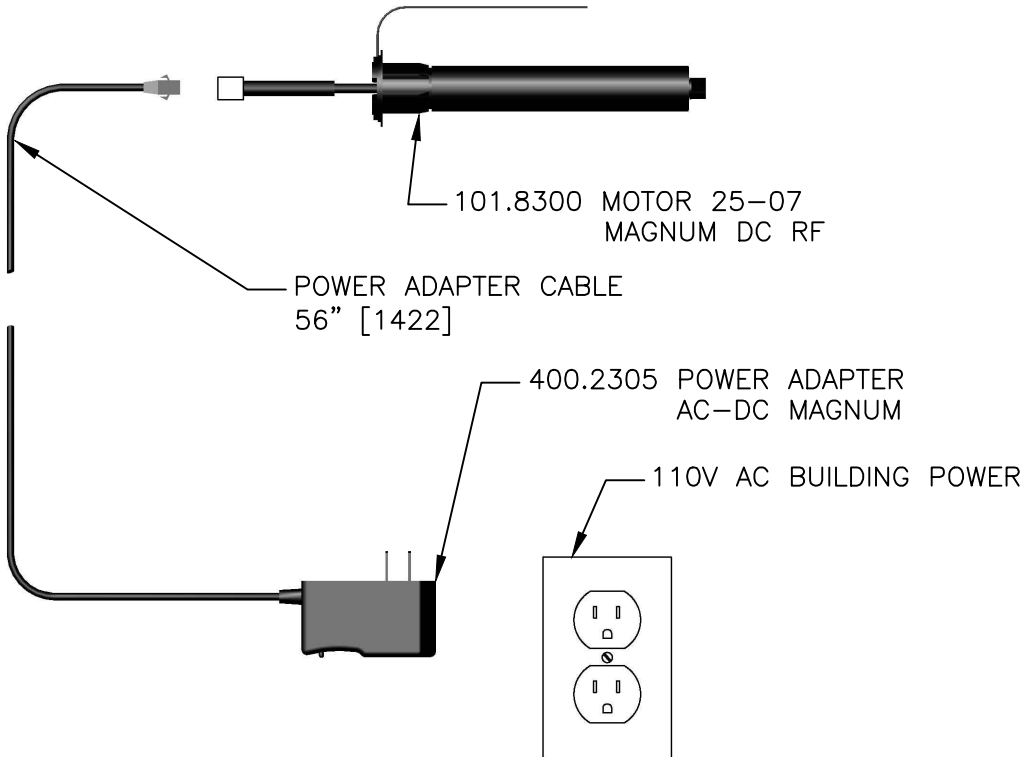

DESCRIPTION	RATED AMPS	VOLTAGE
101.8300 MOTOR, 25-07 MAGNUM, DC RF	0.80	12VDC
400.2305 POWER ADAPTER, AC-DC MAGNUM	1.00	12VDC

CONFIDENTIAL All information disclosed in this document is proprietary to BTX Window Automation. Holder agrees to maintain it in confidence and must not replicate or reveal this information in any manner.	Project	ROLLER		
	Dim	MM		
	Tolerances			
	.XX ± .015 .XXX ± .005 ANG ± .5°			
Title		SORINA S, MAGNUM TO LOCAL POWER		
By: B BRYSON	Date: 7/25/2014	Scale: N/A	Sheet	1 of 1
FILE: C:\ENGINEERING\WIRING DIAGRAMS\SORINA S MAGNUM TO LOCAL POWER				

BTX® *Intelligent Fashion*™