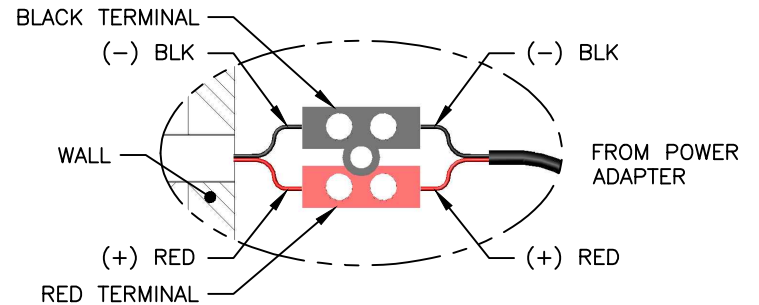

DESCRIPTION	RATED AMPS	VOLTAGE
101.8001 MOTOR, CB TUBULAR, 12-24V DC	0.60	12-24VDC
400.8003 CB DC POWER ADAPTER, 24V	1.00	24VDC

DETAIL A
SEE WARNING BELOW

DETAIL B
SEE WARNING BELOW

WARNING: NOT FOLLOWING WIRING POLARITY
WILL CAUSE MOTOR FAILURE.
(+) TO (+) AND (-) TO (-)

CONFIDENTIAL All information disclosed in this document is proprietary to BTX Window Automation. Holder agrees to maintain it in confidence and must not replicate or reveal this information in any manner.	Project	ROLLER		
	Dim	MM		
	Tolerances			
	.XX ± .015 .XXX ± .005 ANG ± .5°			
Title		SORINA S, ABC-05 TO REMOTE POWER		
Size	Matl:	Dwg No:	Rev	
A			A	
By: B BRYSON	Date: 7/25/2014	Scale: N/A	Sheet	1 of 1
FILE: C:\ENGINEERING\WIRING DIAGRAMS\SORINA S ABC-05 TO REMOTE POWER				