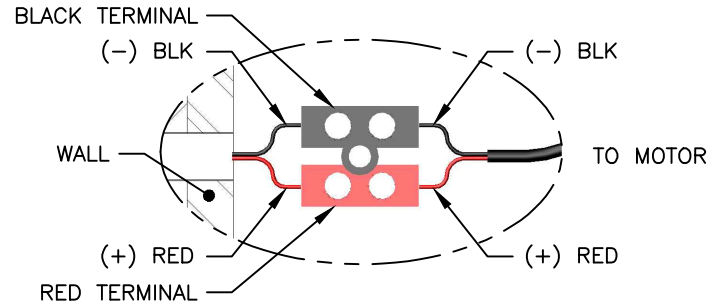

DESCRIPTION	RATED AMPS	VOLTAGE
101.8001 MOTOR, CB TUBULAR, 12-24V DC	0.60	12-24VDC
400.8003 CB DC POWER ADAPTER, 24V	1.00	24VDC

DETAIL A
SEE WARNING BELOW

DETAIL B
SEE WARNING BELOW

WARNING: NOT FOLLOWING WIRING POLARITY
WILL CAUSE MOTOR FAILURE.
(+) TO (+) AND (-) TO (-)

CONFIDENTIAL All information disclosed in this document is proprietary to BTX Window Automation. Holder agrees to maintain it in confidence and must not replicate or reveal this information in any manner.	Project	ROLLER		
	Dim	MM		
	Tolerances			
	.XX ± .015 .XXX ± .005 ANG ± .5°			
Title		SORINA S, ABC-05 TO REMOTE POWER		
Size	Matl:	Dwg No:	Rev	
A			A	
By: B BRYSON	Date: 7/25/2014	Scale: N/A	Sheet	1 of 1
FILE: C:\ENGINEERING\WIRING DIAGRAMS\SORINA S ABC-05 TO REMOTE POWER				