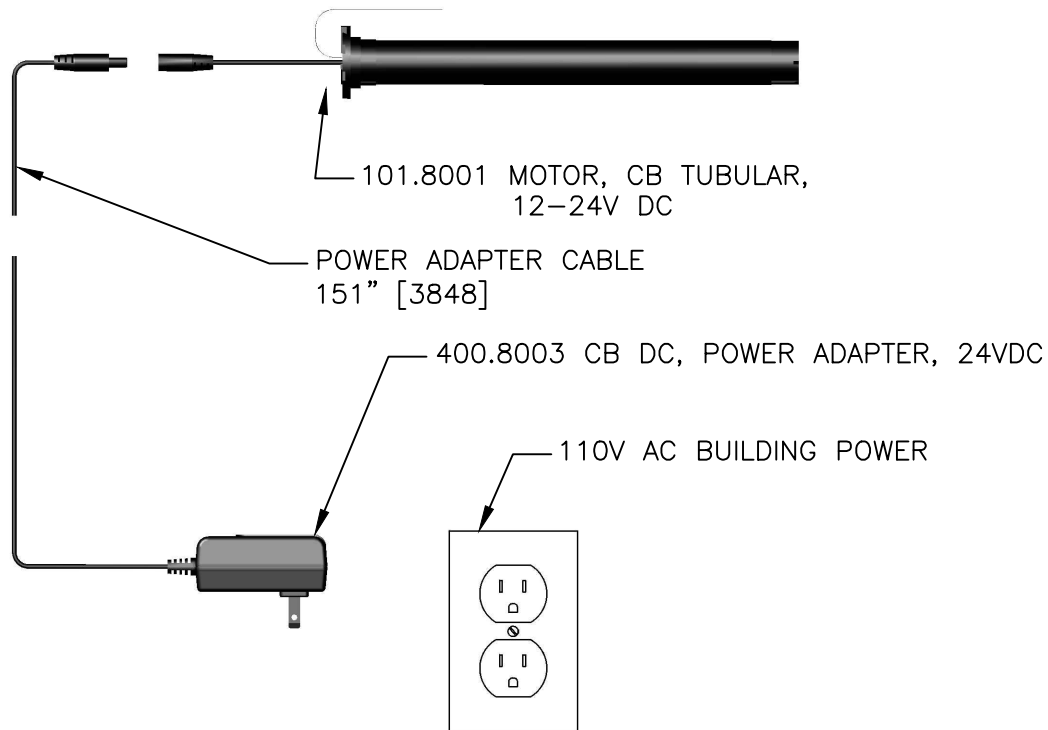

DESCRIPTION	RATED AMPS	VOLTAGE
101.8001 MOTOR, CB TUBULAR, 12-24V DC	0.60	12-24VDC
400.8003 CB DC POWER ADAPTER, 24V	1.00	24VDC

CONFIDENTIAL All information disclosed in this document is proprietary to BTX Window Automation. Holder agrees to maintain it in confidence and must not replicate or reveal this information in any manner.	Project	ROLLER		
	Dim	MM		
	Tolerances			
	.XX ± .015 .XXX ± .005 ANG ± .5°	Title	SORINA S, ABC-05 TO LOCAL POWER	
	By: B BRYSON	Date: 7/25/2014	Scale: N/A	Sheet 1 of 1