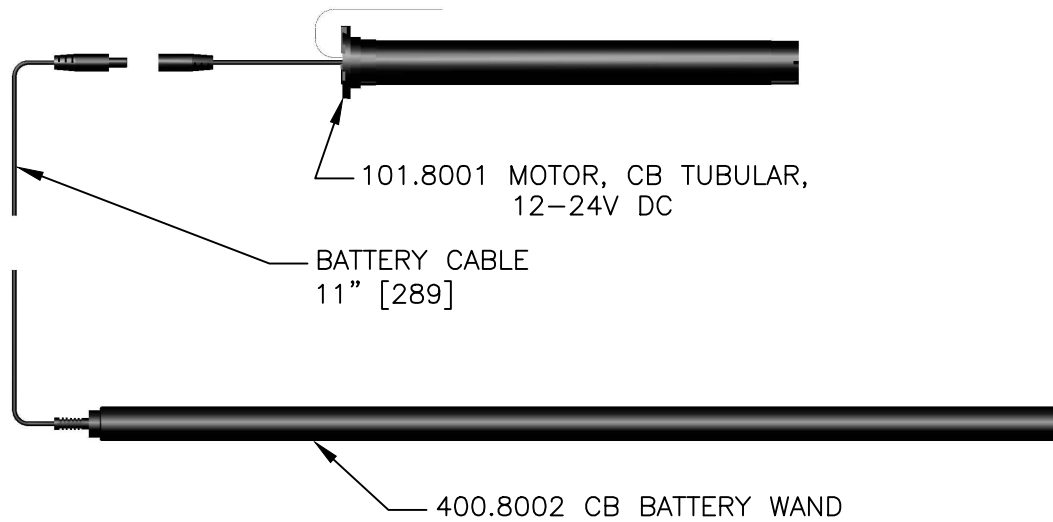

DESCRIPTION	RATED AMPS	VOLTAGE
101.8001 MOTOR, CB TUBULAR, 12-24V DC	0.60	12-24VDC
400.8002 CB BATTERY WAND		15VDC

CONFIDENTIAL All information disclosed in this document is proprietary to BTX Window Automation. Holder agrees to maintain it in confidence and must not replicate or reveal this information in any manner.	Project	ROLLER		
	Dim	MM		
	Tolerances			
	.XX ± .015 .XXX ± .005 ANG ± .5°	Title	SORINA S, ABC-05 TO BATTERY POWER	
	By: B BRYSON	Date: 7/25/2014	Scale: N/A	Sheet 1 of 1
FILE: C:\ENGINEERING\WIRING DIAGRAMS\SORINA S ABC-05 TO BATTERY				