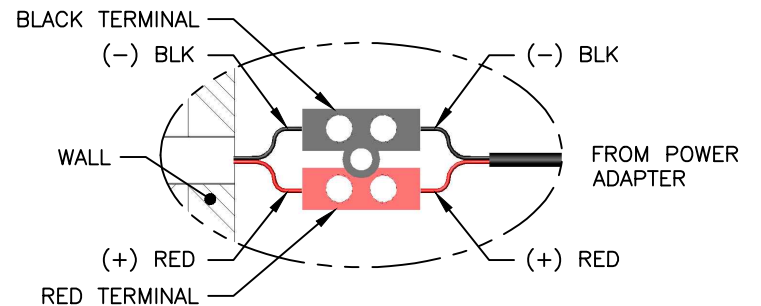

DESCRIPTION	RATED AMPS	VOLTAGE
101.9215 MOTOR, 45-2.5 DC RF DRY CONTACT	1.50	24VDC
400.2300 POWER ADAPTER, AC/DC TUMO	1.50	24VDC

DETAIL A
SEE WARNING BELOW

DETAIL B
SEE WARNING BELOW

WARNING: NOT FOLLOWING WIRING POLARITY
WILL CAUSE MOTOR FAILURE.
(+) TO (+) AND (-) TO (-)