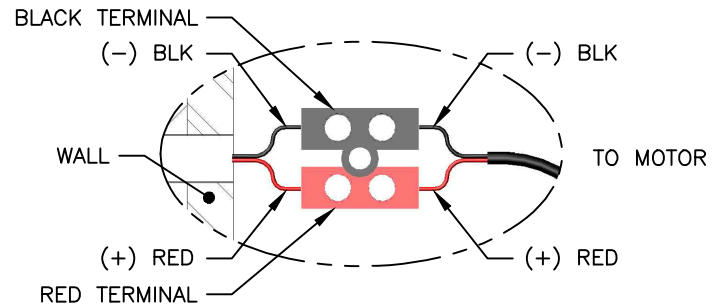

DESCRIPTION	RATED AMPS	VOLTAGE
101.9215 MOTOR, 45-2.5 DC RF DRY CONTACT	1.50	24VDC
400.2300 POWER ADAPTER, AC/DC TUMO	1.50	24VDC

DETAIL A
SEE WARNING BELOW

DETAIL B
SEE WARNING BELOW

WARNING: NOT FOLLOWING WIRING POLARITY
WILL CAUSE MOTOR FAILURE.
(+) TO (+) AND (-) TO (-)

CONFIDENTIAL All information disclosed in this document is proprietary to BTX Window Automation. Holder agrees to maintain it in confidence and must not replicate or reveal this information in any manner.	Project	ROLLER		
	Dim	MM		
	Tolerances			
	.XX ± .015 .XXX ± .005 ANG ± .5°	Title	SORINA M, DCRF TO REMOTE POWER	
By: B BRYSON	Date: 7/25/2014	Scale: N/A	Sheet	1 of 1
BTX[®] Intelligent Fashion[™] 10763 Sanden Dr. Dallas, TX 75238 Tel. (800) 422-8839 F. (214) 343-2252				