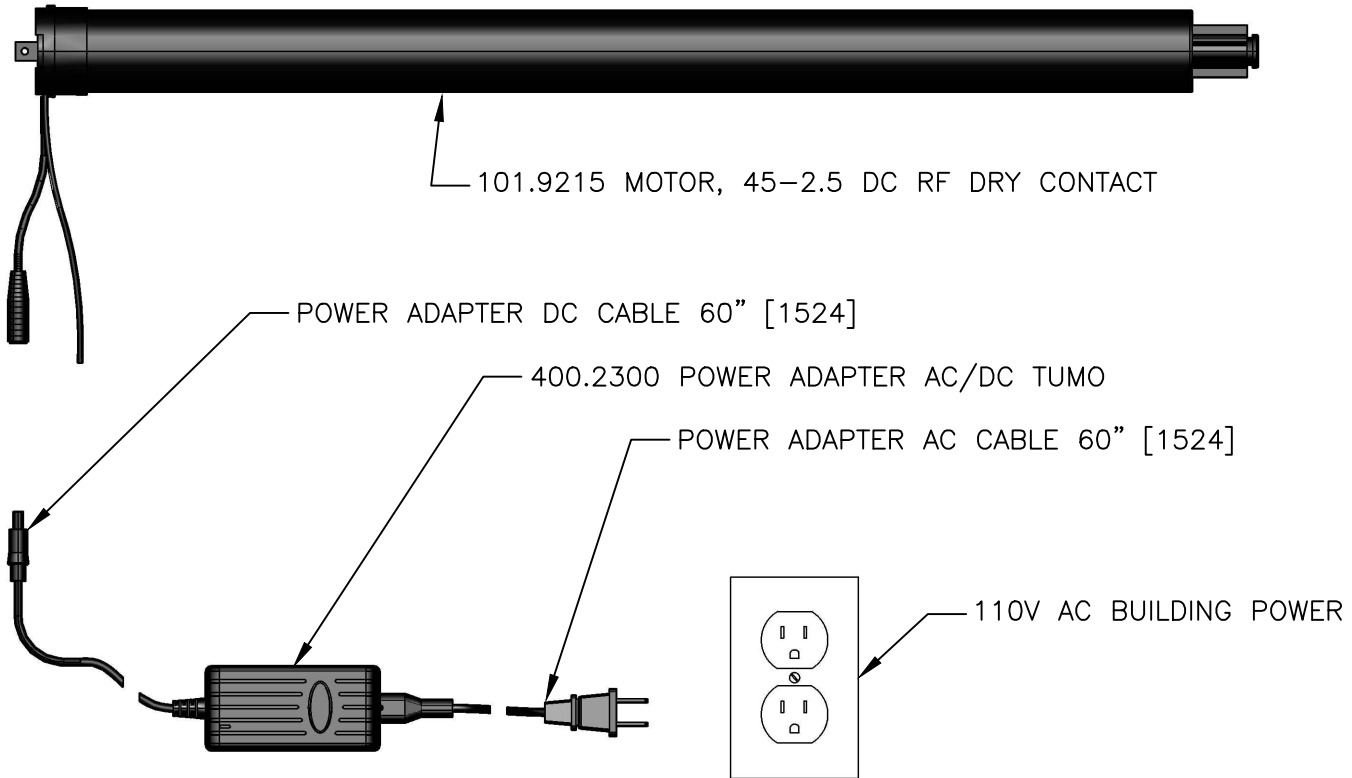

DESCRIPTION	RATED AMPS	VOLTAGE
101.9215 MOTOR, 45-2.5 DC RF DRY CONTACT	1.50	24VDC
400.2300 POWER ADAPTER, AC/DC TUMO	1.50	24VDC

<p>CONFIDENTIAL</p> <p>All information disclosed in this document is proprietary to BTX Window Automation. Holder agrees to maintain it in confidence and must not replicate or reveal this information in any manner.</p>	Project	ROLLER		
	Dim	MM		
	Tolerances			
	Size	.XX ± .015	Matl:	
		.XXX ± .005		
	ANG ± .5°			
By: B BRYSON		Date: 7/25/2014	Scale: N/A	Sheet 1 of 1
<p>FILE: C:\ENGINEERING\WIRING DIAGRAMS\SORINA M DCRF MOTOR TO LOCAL POWER</p>				

Title: SORINA M, DC RF TO LOCAL POWER