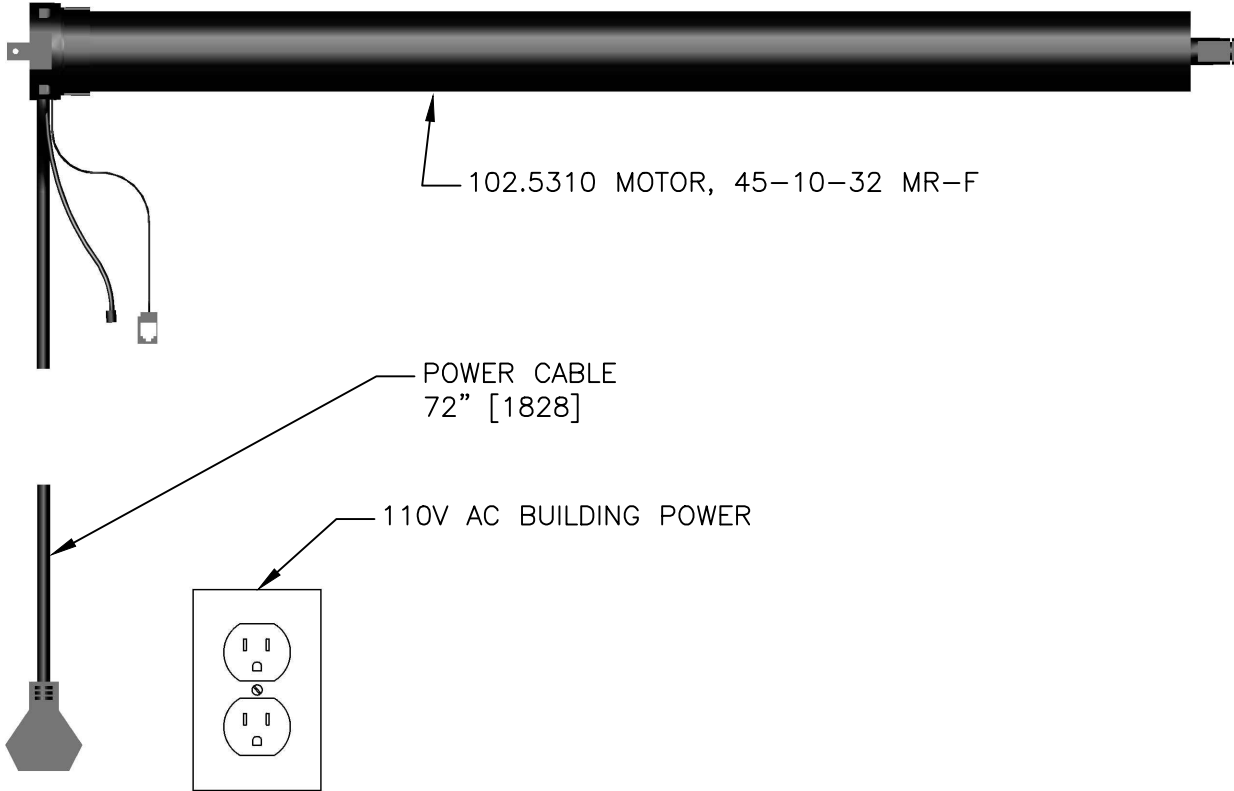

DESCRIPTION	RATED AMPS	VOLTAGE
102.5310 MOTOR, 45-10-32 MR-F	2.42	120VAC

<p>CONFIDENTIAL</p> <p>All information disclosed in this document is proprietary to BTX Window Automation. Holder agrees to maintain it in confidence and must not replicate or reveal this information in any manner.</p>	Project	ROLLER		
	Dim	MM		
	Tolerances			
	.XX ± .015 .XXX ± .005 ANG ± .5°	Title		
	By: B BRYSON	Date: 7/25/2014	Scale: N/A	Sheet 1 of 1

BTX® *Intelligent Fashion*™

10763 Sanden Dr. | Dallas, TX 75238 | Tel. (800) 422-8839 | F. (214) 343-2252

SORINA M, AC RF TO LOCAL POWER		Rev
Size	Matl:	A

FILE: C:\ENGINEERING\WIRING DIAGRAMS\SORINA M ACRF MOTOR TO LOCAL POWER