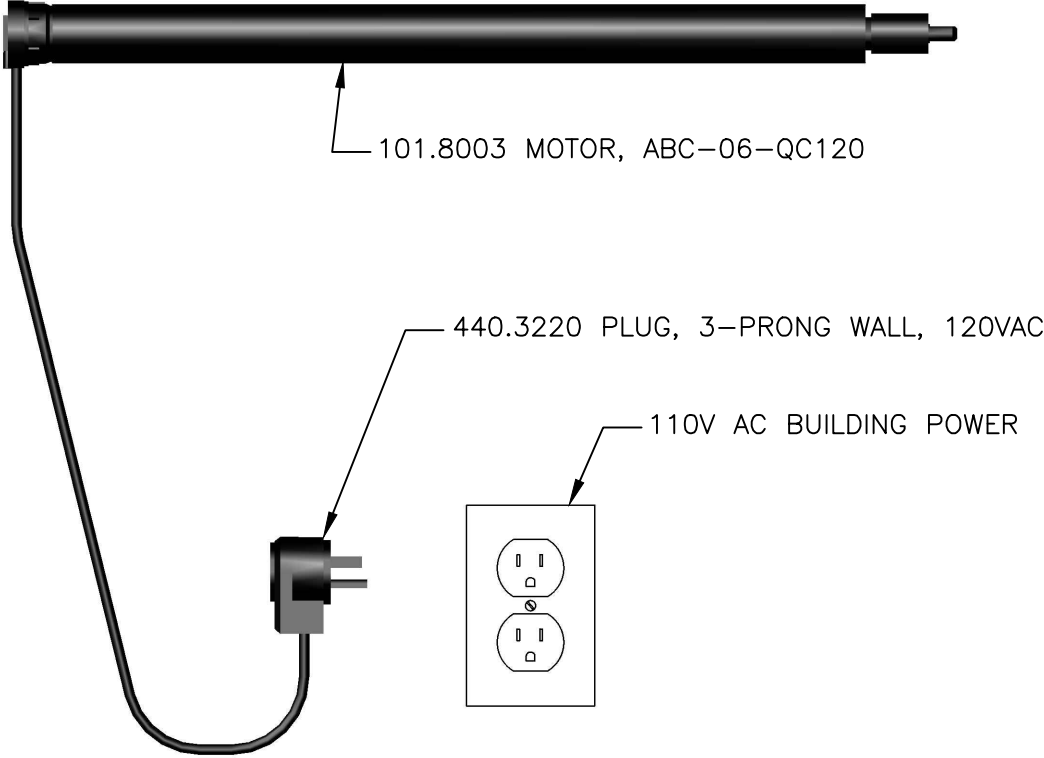

DESCRIPTION	RATED AMPS	VOLTAGE
101.8003 MOTOR, ABC-06-QC120	.85	120VAC

CONFIDENTIAL All information disclosed in this document is proprietary to BTX Window Automation. Holder agrees to maintain it in confidence and must not replicate or reveal this information in any manner.	Project	ROLLER		
	Dim	MM		
	Tolerances			
	.XX ± .015 .XXX ± .005 ANG ± .5°	Title	SORINA M, ABC-06 TO LOCAL POWER	
	By: B BRYSON	Date: 7/25/2014	Scale: N/A	Sheet 1 of 1

BTX® *Intelligent Fashion*™

FILE: C:\ENGINEERING\WIRING DIAGRAMS\SORINA M ABC-06 TO LOCAL POWER