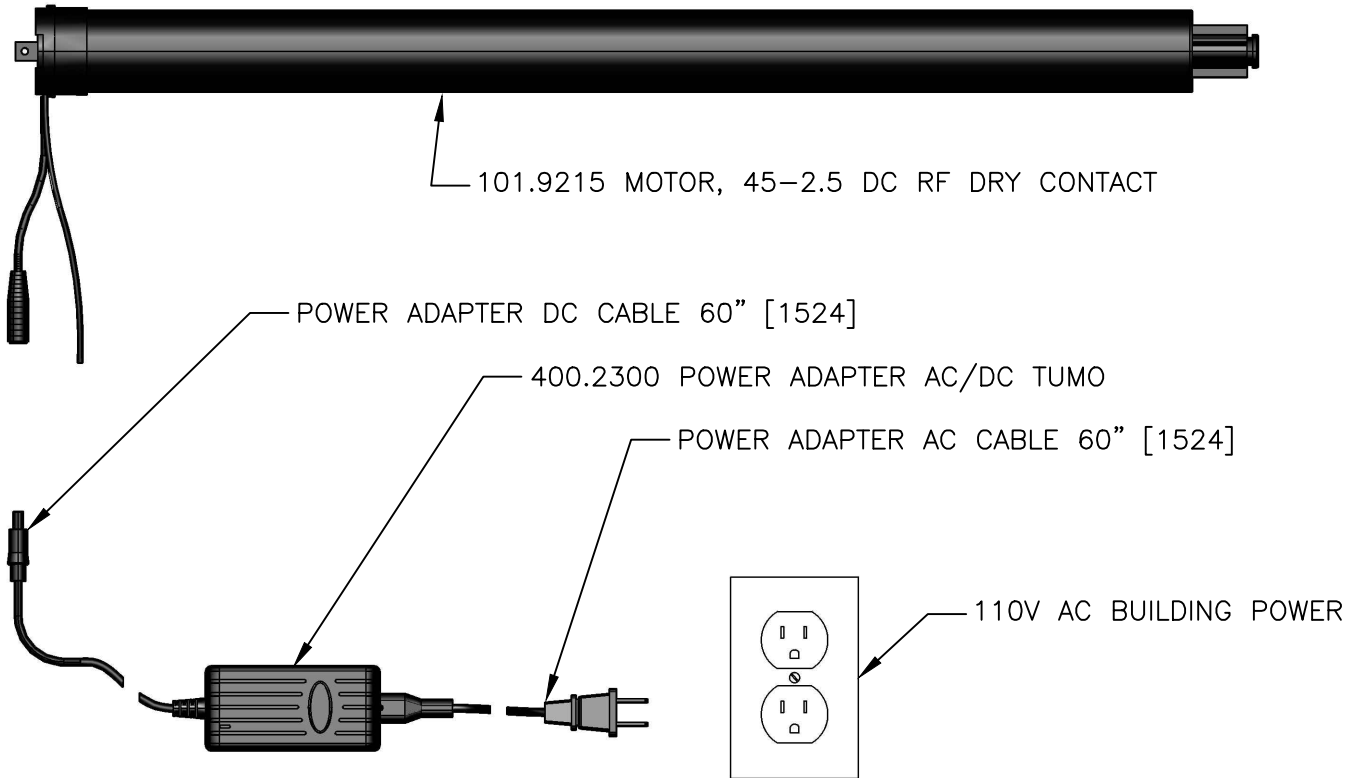

DESCRIPTION	RATED AMPS	VOLTAGE
101.9215 MOTOR, 45-2.5 DC RF DRY CONTACT	1.50	24VDC
400.2300 POWER ADAPTER, AC/DC TUMO	1.50	24VDC

<p>CONFIDENTIAL</p> <p>All information disclosed in this document is proprietary to BTX Window Automation. Holder agrees to maintain it in confidence and must not replicate or reveal this information in any manner.</p>	Project	ROLLER		
	Dim	MM		
	Tolerances			
	.XX ± .015 .XXX ± .005 ANG ± .5°	Title	SORINA L, DC RF TO LOCAL POWER	
	By: B BRYSON	Date: 7/25/2014	Scale: N/A	Sheet 1 of 1