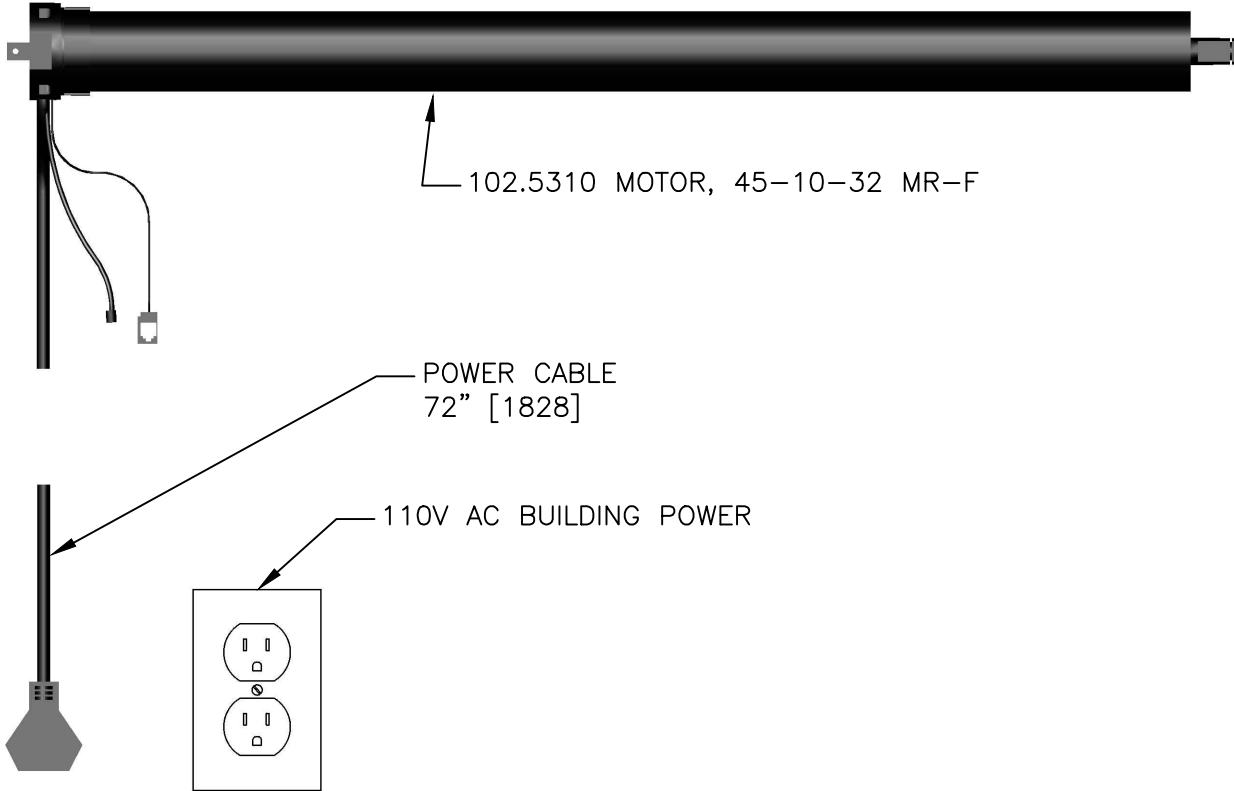

DESCRIPTION	RATED AMPS	VOLTAGE
102.5310 MOTOR, 45-10-32 MR-F	2.42	120VAC

<p>CONFIDENTIAL</p> <p>All information disclosed in this document is proprietary to BTX Window Automation. Holder agrees to maintain it in confidence and must not replicate or reveal this information in any manner.</p>	Project	ROLLER		
	Dim	MM		
	Tolerances			
	.XX ± .015 .XXX ± .005 ANG ± .5°	Title		
	By: B BRYSON	Date: 7/25/2014	Scale: N/A	Sheet 1 of 1

**BTX**® *Intelligent Fashion*™

10763 Sanden Dr. | Dallas, TX 75238 | Tel. (800) 422-8839 | F. (214) 343-2252

SORINA L, AC RF TO LOCAL POWER

FILE: C:\ENGINEERING\WIRING DIAGRAMS\SORINA L ACRF MOTOR TO LOCAL POWER