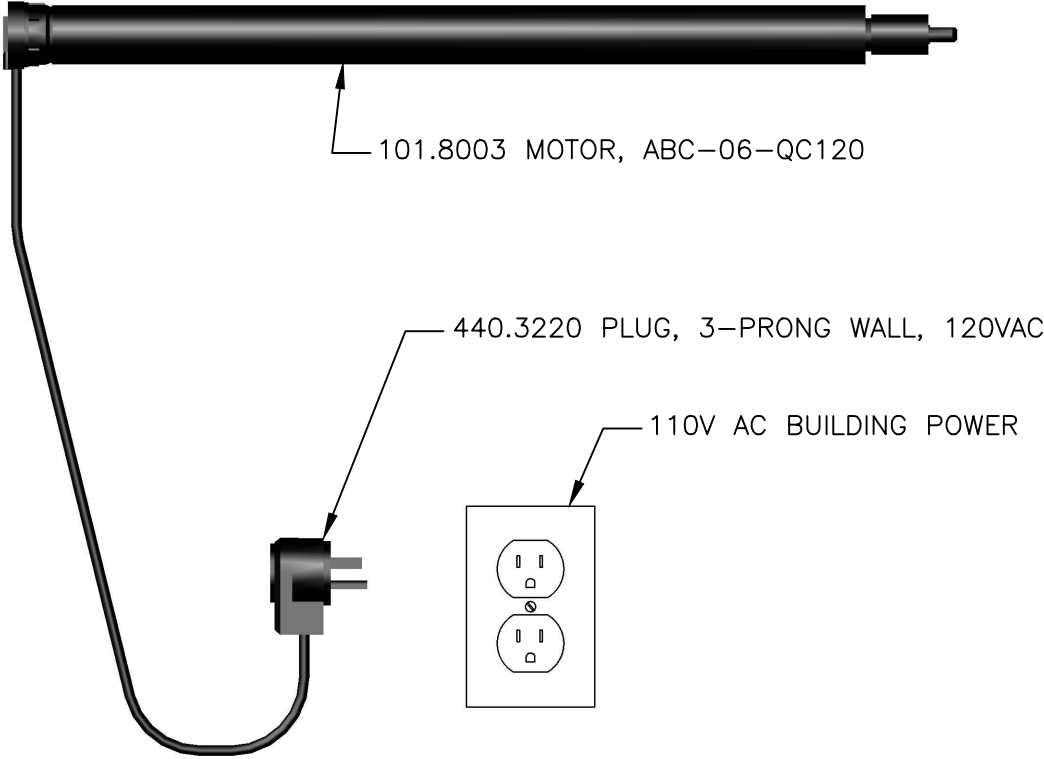

DESCRIPTION	RATED AMPS	VOLTAGE
101.8003 MOTOR, ABC-06-QC120	.85	120VAC

<p>CONFIDENTIAL</p> <p>All information disclosed in this document is proprietary to BTX Window Automation. Holder agrees to maintain it in confidence and must not replicate or reveal this information in any manner.</p>	Project	ROLLER		
	Dim	MM		
	Tolerances			
	.XX ± .015 .XXX ± .005 ANG ± .5°	Title	SORINA L, ABC-06 TO LOCAL POWER	
By: B BRYSON	Date: 7/25/2014	Scale: N/A	Sheet	1 of 1
<p>10763 Sanden Dr. Dallas, TX 75238 Tel. (800) 422-8839 F. (214) 343-2252</p> <p>BTX[®] Intelligent Fashion[™]</p>				
<p>FILE: C:\ENGINEERING\WIRING DIAGRAMS\SORINA L ABC-06 TO LOCAL POWER</p>				