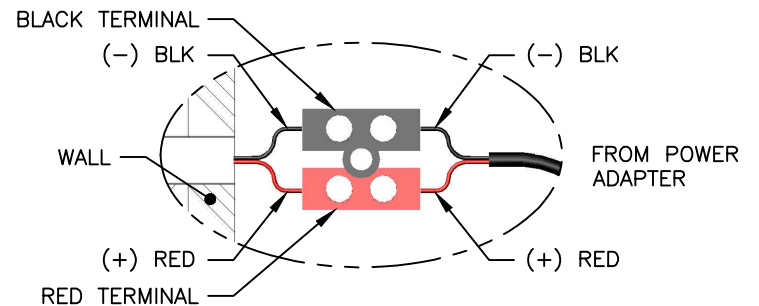

DESCRIPTION	RATED AMPS	VOLTAGE
101.8300 MOTOR, 25-07 MAGNUM, DC RF	0.80	12VDC
400.2305 POWER ADAPTER, AC-DC MAGNUM	1.00	12VDC

DETAIL A  
SEE WARNING BELOW

DETAIL B  
SEE WARNING BELOW

WARNING: NOT FOLLOWING WIRING POLARITY  
WILL CAUSE MOTOR FAILURE.  
(+) TO (+) AND (-) TO (-)

<b>CONFIDENTIAL</b> All information disclosed in this document is proprietary to BTX Window Automation. Holder agrees to maintain it in confidence and must not replicate or reveal this information in any manner.	Project	ROLLER		
	Dim	MM		
	Tolerances			
	.XX ± .015 .XXX ± .005 ANG ± .5°	Title	GEMINI S, MAGNUM TO REMOTE POWER	
By: B BRYSON	Date: 7/25/2014	Scale: N/A	Sheet	1 of 1