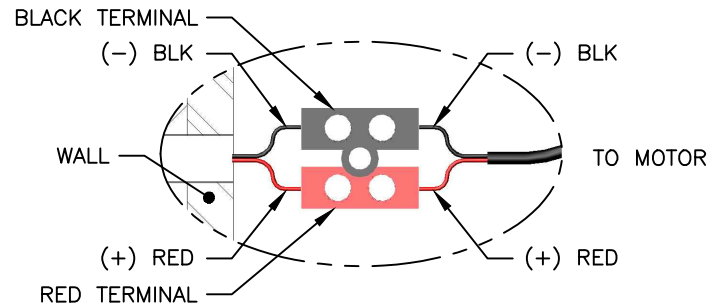

DESCRIPTION	RATED AMPS	VOLTAGE
101.8300 MOTOR, 25-07 MAGNUM, DC RF	0.80	12VDC
400.2305 POWER ADAPTER, AC-DC MAGNUM	1.00	12VDC

DETAIL A  
SEE WARNING BELOW

DETAIL B  
SEE WARNING BELOW

WARNING: NOT FOLLOWING WIRING POLARITY  
WILL CAUSE MOTOR FAILURE.  
(+) TO (+) AND (-) TO (-)

<b>CONFIDENTIAL</b> All information disclosed in this document is proprietary to BTX Window Automation. Holder agrees to maintain it in confidence and must not replicate or reveal this information in any manner.	Project	ROLLER		
	Dim	MM		
	Tolerances			
	.XX ± .015 .XXX ± .005 ANG ± .5°	Title	GEMINI S, MAGNUM TO REMOTE POWER	
By: B BRYSON	Date: 7/25/2014	Scale: N/A	Sheet	1 of 1