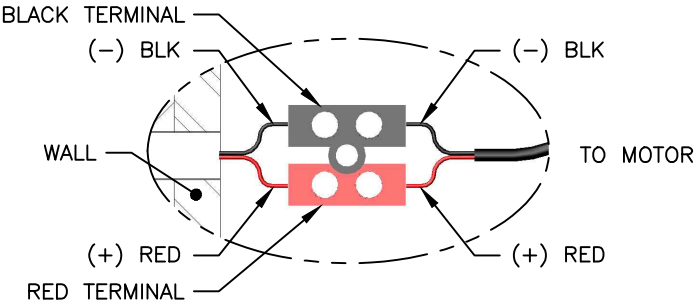

DESCRIPTION	RATED AMPS	VOLTAGE
101.8001 MOTOR, CB TUBULAR, 12-24V DC	0.60	12-24VDC
400.8003 CB DC POWER ADAPTER, 24V	1.00	24VDC

DETAIL A  
SEE WARNING BELOW

DETAIL B  
SEE WARNING BELOW

WARNING: NOT FOLLOWING WIRING POLARITY  
WILL CAUSE MOTOR FAILURE.  
(+) TO (+) AND (-) TO (-)

<p>CONFIDENTIAL</p> <p>All information disclosed in this document is proprietary to BTX Window Automation. Holder agrees to maintain it in confidence and must not replicate or reveal this information in any manner.</p>	Project	ROLLER		<p><b>BTX</b>® <i>Intelligent Fashion</i>™</p> <p>10763 Sanden Dr.   Dallas, TX 75238   Tel. (800) 422-8839   F. (214) 343-2252</p>		
	Dim	MM				
	Tolerances			Title	GEMINI S, ABC-05 TO REMOTE POWER	
	.XX ± .015 .XXX ± .005 ANG ± .5°	Size	A	Matl:	Dwg No:	Rev
By: B BRYSON	Date:	8/4/2014	Scale:	A	Sheet	1 of 1
FILE: C:\ENGINEERING\WIRING DIAGRAMS\GEMINI S ABC-05 TO REMOTE POWER						