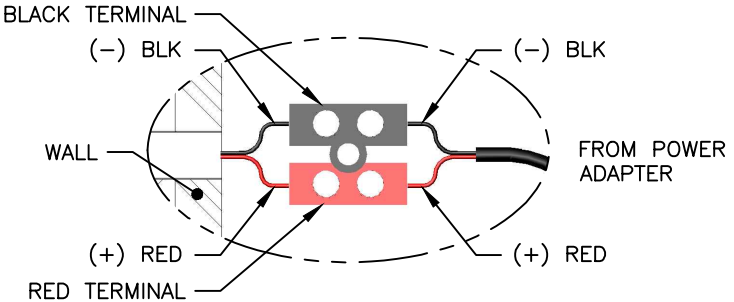

DESCRIPTION	RATED AMPS	VOLTAGE
101.8001 MOTOR, CB TUBULAR, 12-24V DC	0.60	12-24VDC
400.8003 CB DC POWER ADAPTER, 24V	1.00	24VDC

DETAIL A  
SEE WARNING BELOW

DETAIL B  
SEE WARNING BELOW

WARNING: NOT FOLLOWING WIRING POLARITY  
WILL CAUSE MOTOR FAILURE.  
(+) TO (+) AND (-) TO (-)

<p>CONFIDENTIAL</p> <p>All information disclosed in this document is proprietary to BTX Window Automation. Holder agrees to maintain it in confidence and must not replicate or reveal this information in any manner.</p>	Project	ROLLER		<p><b>BTX</b>® <i>Intelligent Fashion</i>™</p> <p>10763 Sanden Dr.   Dallas, TX 75238   Tel. (800) 422-8839   F. (214) 343-2252</p>		
	Dim	MM				
	Tolerances			Title	GEMINI S, ABC-05 TO REMOTE POWER	
	.XX ± .015 .XXX ± .005 ANG ± .5°	Size	A	Matl:	Dwg No:	Rev
By: B BRYSON	Date:	8/4/2014	Scale:	A	Sheet	1 of 1
FILE: C:\ENGINEERING\WIRING DIAGRAMS\GEMINI S ABC-05 TO REMOTE POWER						