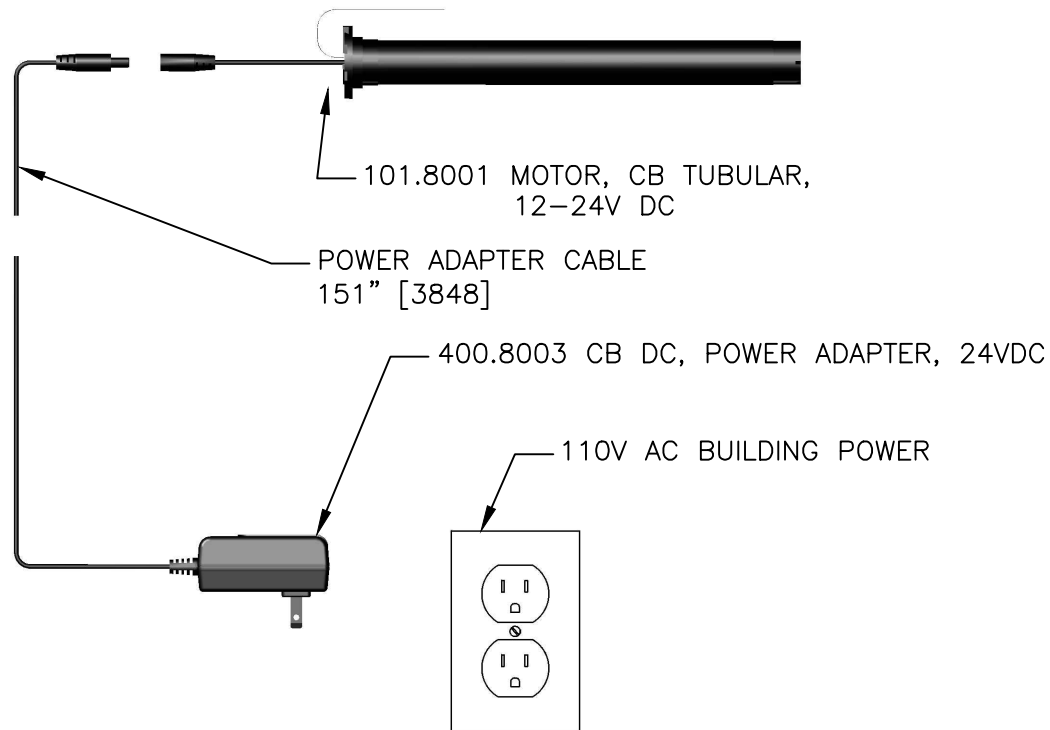

DESCRIPTION	RATED AMPS	VOLTAGE
101.8001 MOTOR, CB TUBULAR, 12-24V DC	0.60	12-24VDC
400.8003 CB DC POWER ADAPTER, 24V	1.00	24VDC

CONFIDENTIAL All information disclosed in this document is proprietary to BTX Window Automation. Holder agrees to maintain it in confidence and must not replicate or reveal this information in any manner.	Project	ROLLER		
	Dim	MM		
	Tolerances			
	.XX ± .015 .XXX ± .005 ANG ± .5°	Title	GEMINI S, ABC-05 TO LOCAL POWER	
	By: B BRYSON	Date: 7/25/2014	Scale: N/A	Sheet 1 of 1