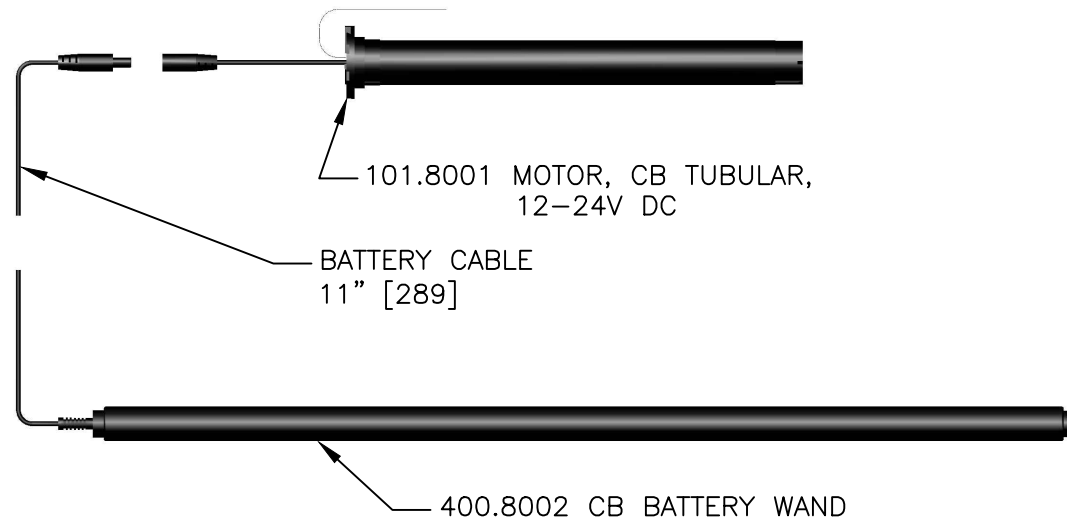

DESCRIPTION	RATED AMPS	VOLTAGE
101.8001 MOTOR, CB TUBULAR, 12-24V DC	0.60	12-24VDC
400.8002 CB BATTERY WAND, 15V		15VDC

CONFIDENTIAL All information disclosed in this document is proprietary to BTX Window Automation. Holder agrees to maintain it in confidence and must not replicate or reveal this information in any manner.	Project	ROLLER		
	Dim	MM		
	Tolerances			
	.XX ± .015 .XXX ± .005 ANG ± .5°	BTX[®] Intelligent Fashion[™] 10763 Sanden Dr. Dallas, TX 75238 Tel. (800) 422-8839 F. (214) 343-2252		
	By: B BRYSON	Date: 7/25/2014	Scale: N/A	Sheet 1 of 1
Title GEMINI S, ABC-05 TO BATTERY POWER		Size	Matl:	Rev
FILE: C:\ENGINEERING\WIRING DIAGRAMS\GEMINI S ABC-05 TO BATTERY		A		A